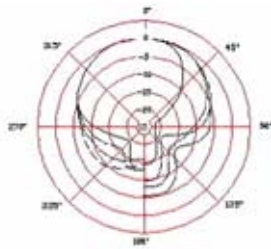

Technical Specifications

Acoustical operating principle.....	Pressure gradient transducer	Sensitivity.....	14.1 mV/Pa - 37 ± 1dB(OdB=1V/Pa 1000Hz)
Polar pattern.....	Cardioid	Rated impedance.....	≤ 200 Ohms
Diaphragm.....	Edge mount 1.07" gold sputtered	Equivalent noise level.....	16dB (A-weighted)
Frequency response.....	20Hz-20KHz	Power source.....	External power supply
Max SPL.....	135 dB for THD 0.5%	Output Connector.....	8-pin army cable

Phone: 617-623-5581 Fax: 617-623-5857
27 Gilman Ter, Suite 1, Somerville, MA 02145

info@sonicus.net
www.sonicus.net