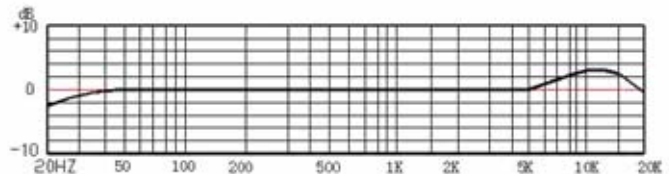

Technical Specifications

Acoustical operating principle	Pressure gradient transducer	Sensitivity	14.1 mV/Pa - 37 ± 1dB(OdB=1V/Pa 1000Hz)
Polar pattern	Cardioid	Rated impedance	≤ 200 Ohms
Diaphragm	Edge mount 1.07" gold sputtered	Equivalent noise level	16dB (A-weighted)
Frequency response	20Hz-20KHz	Power source	External power supply
Max SPL	135 dB for THD 0.5%	Output Connector	8-pin army cable