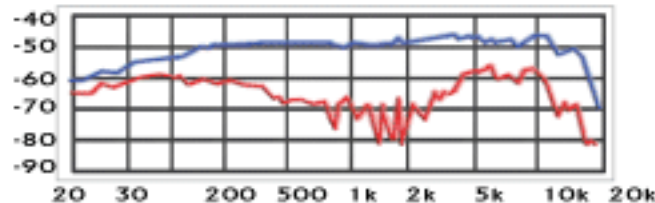

Specifications: Uni-Directional Dynamic

SENSITIVITY:	-71 dB $\pm$ 3dB	Body Material:	Zinc
IMPEDANCE:	600 OHM $\pm$ 30%	Screen Material:	Steel
FREQUENCY RESPONSE:	20Hz - 18kHz*	Magnetics:	Neodymium
SPL:	140dB	Connector:	XLR
*Rated at + 5dB, - 8dB (20Hz-20kHz)		Net Weight:	310g/11 oz.