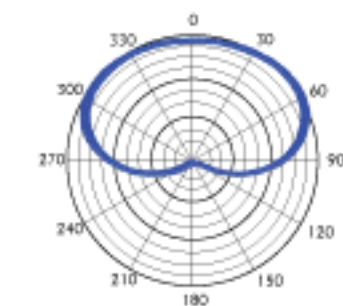

Specifications: Uni-Directional Dynamic

SENSITIVITY:	-71 dB \pm 3dB	Body Material:	Zinc
IMPEDANCE:	600 OHM \pm 30%	Screen Material:	Steel
FREQUENCY RESPONSE:	20Hz - 18kHz*	Magnetics:	Neodymium
SPL:	140dB	Connector:	XLR
*Rated at + 5dB, - 8dB (20Hz-20kHz)		Net Weight:	310g/11 oz.