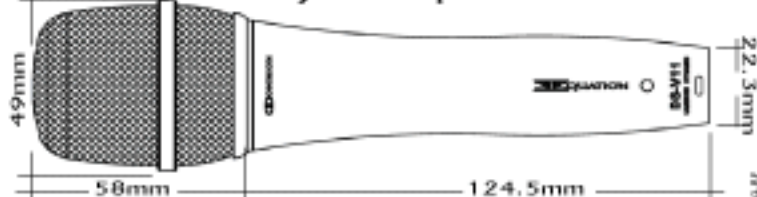

For more information on this Dominion and other fine products by Equation Audio, send us a letter to the address listed below, call 800.575.4607, or visit our WEB Site at:

equationaudio.com
phone 615.627.1880 • fax 615.627.1881